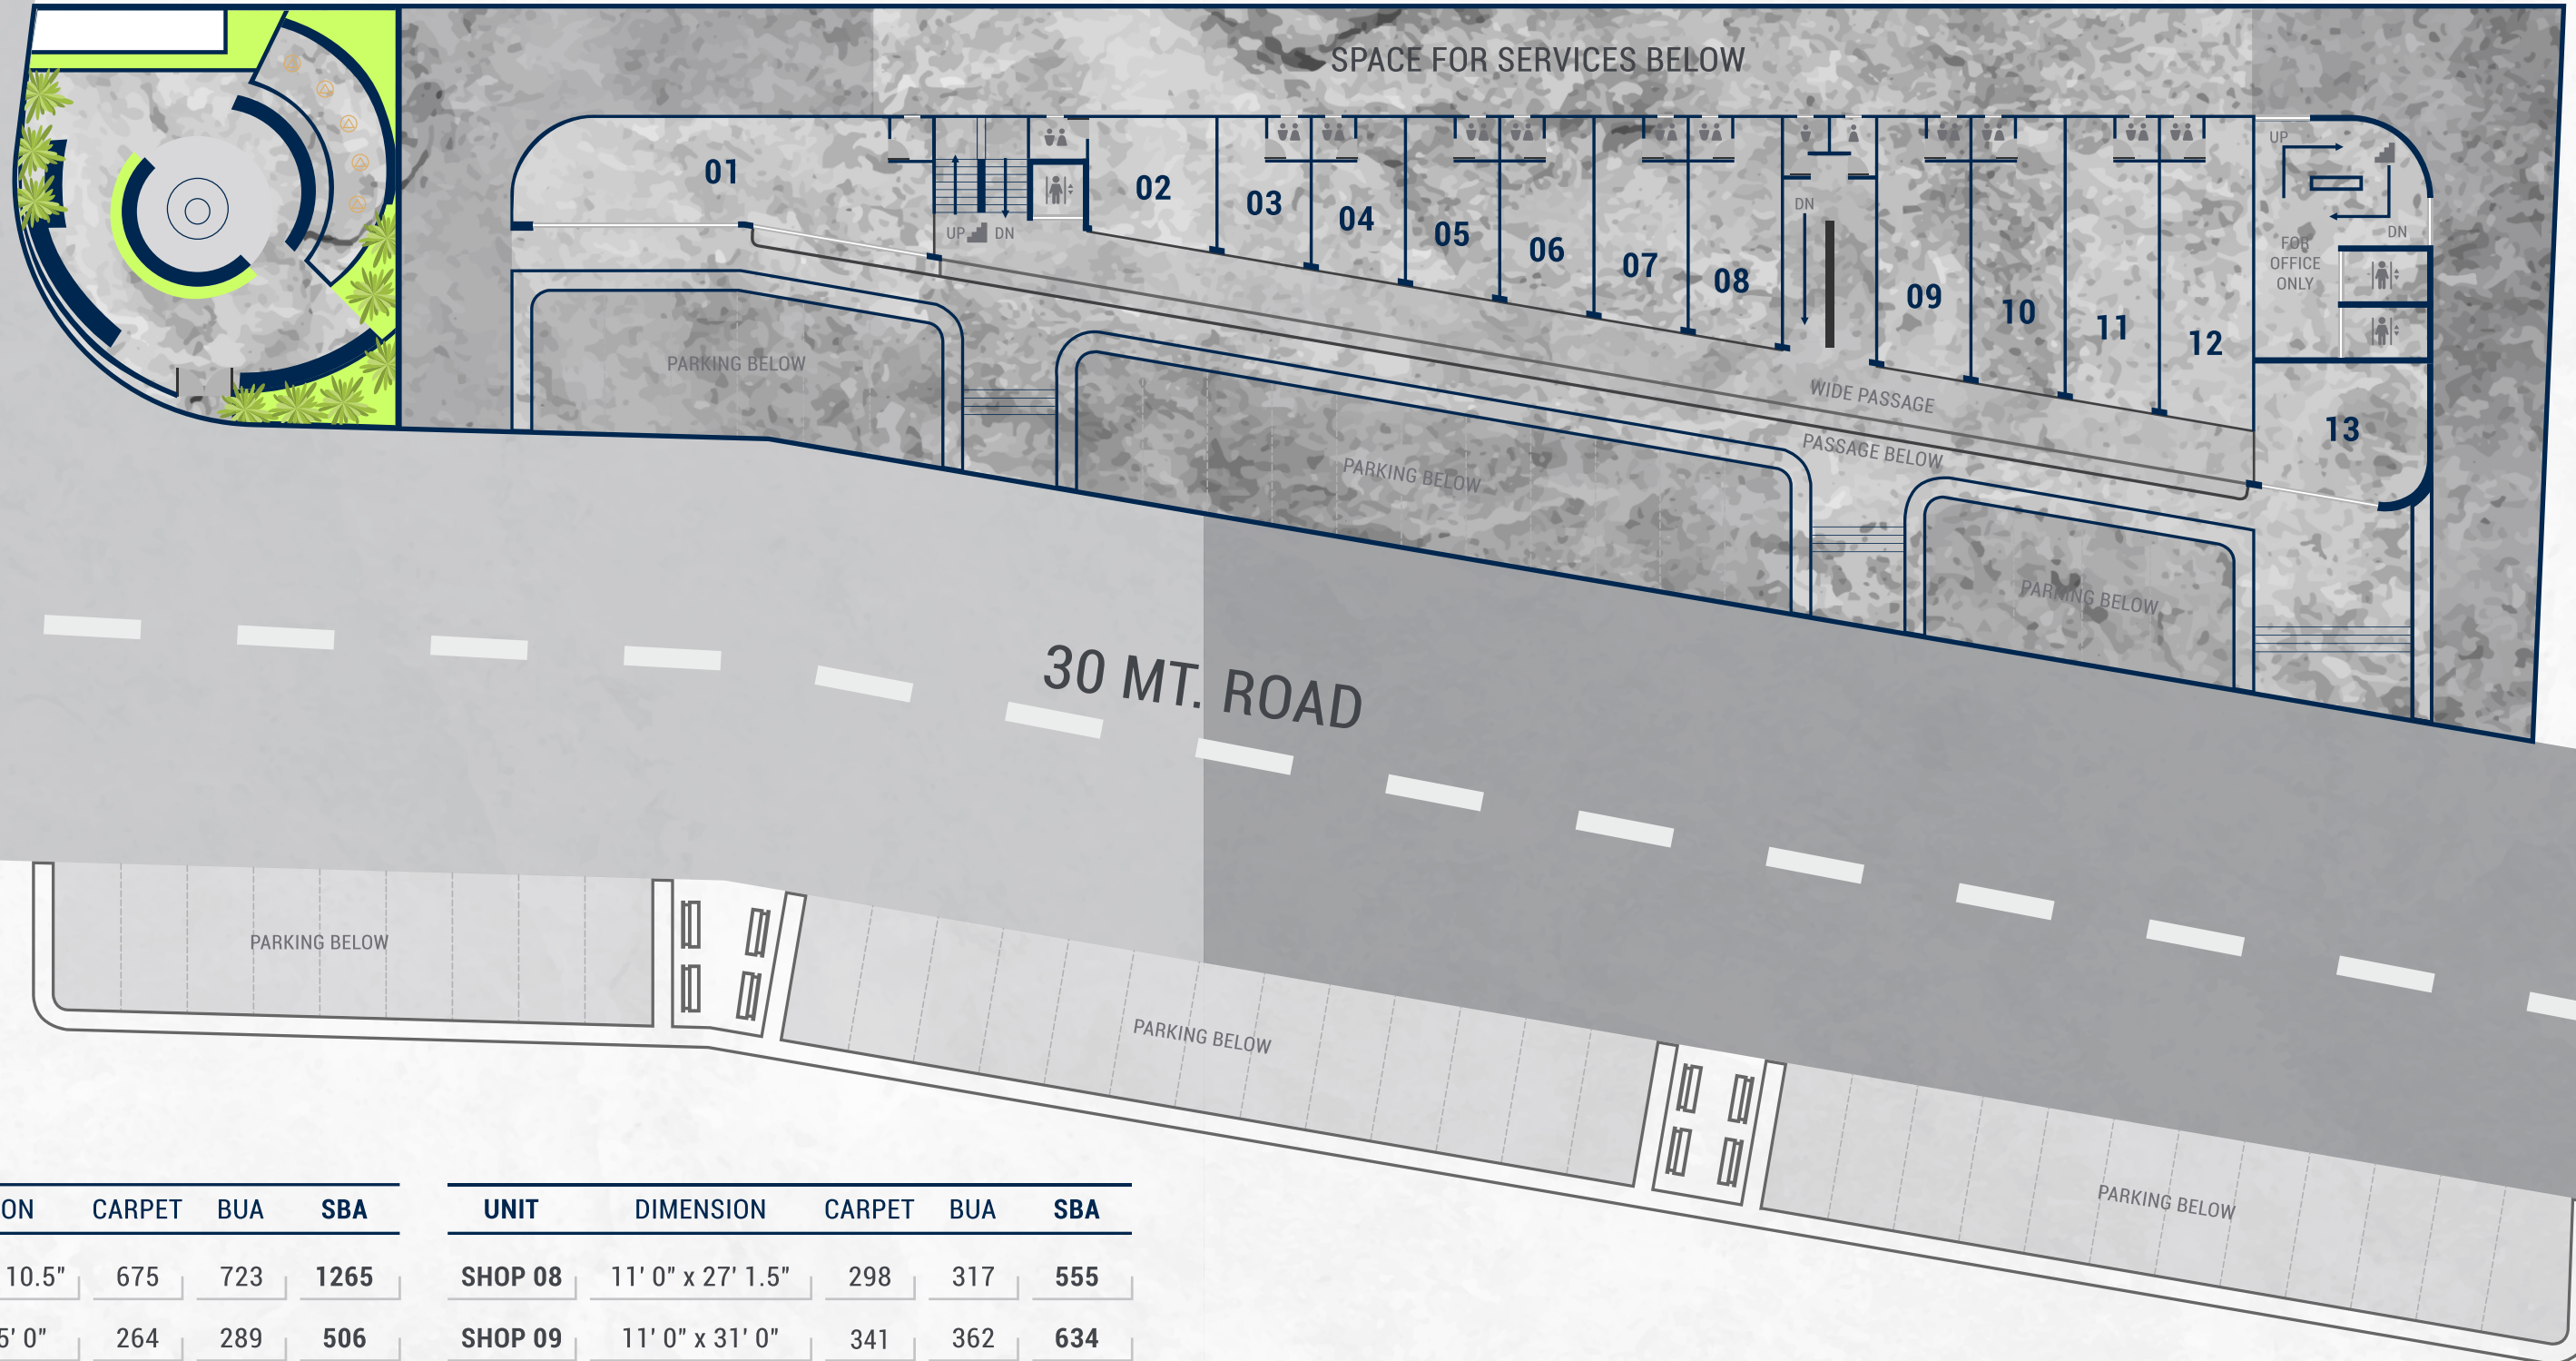

FIRST FLOOR

78 MT. ROAD

UNIT	DIMENSION	CARPET	BUA	SBA
SHOP 01	50' 6" x 12' 10.5"	675	723	1265
SHOP 02	15' 0" x 15' 0"	264	289	506
SHOP 03	11' 0" x 17' 3"	190	201	352
SHOP 04	11' 0" x 19' 3"	212	223	390
SHOP 05	11' 0" x 21' 3"	233	246	431
SHOP 06	11' 0" x 23' 3"	255	268	469
SHOP 07	11' 0" x 25' 1.5"	276	290	508

UNIT	DIMENSION	CARPET	BUA	SBA
SHOP 08	11' 0" x 27' 1.5"	298	317	555
SHOP 09	11' 0" x 31' 0"	341	362	634
SHOP 10	11' 0" x 33' 0"	362	379	663
SHOP 11	11' 0" x 34' 10.5"	383	401	702
SHOP 12	11' 0" x 36' 10.5"	405	428	749
SHOP 13	21' 6" x 16' 0"	335	369	646

*Measurements are subjected to final survey